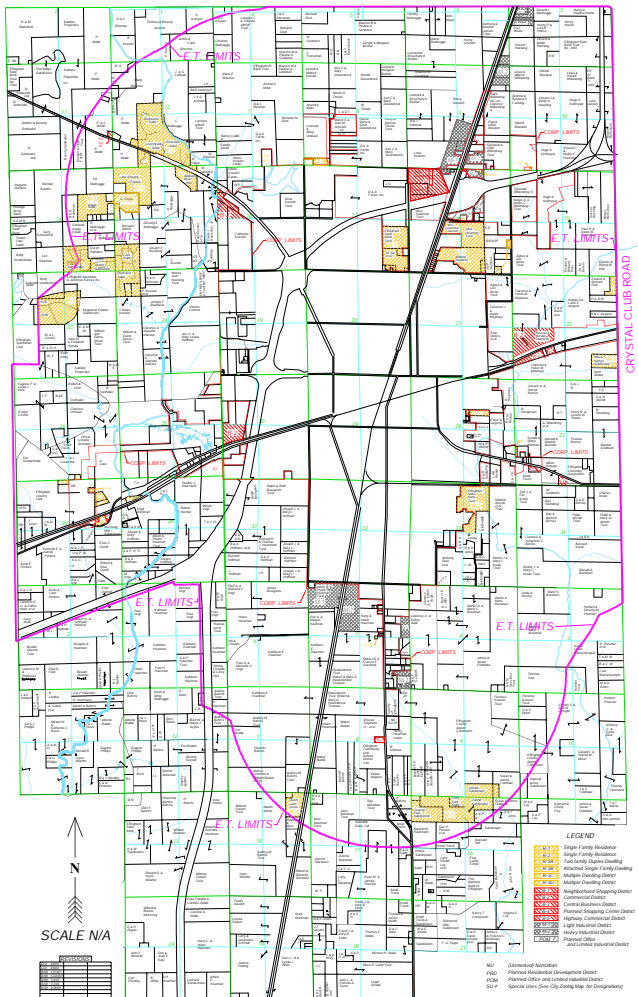

City of Effingham Extra-Territorial Map

LEGEND