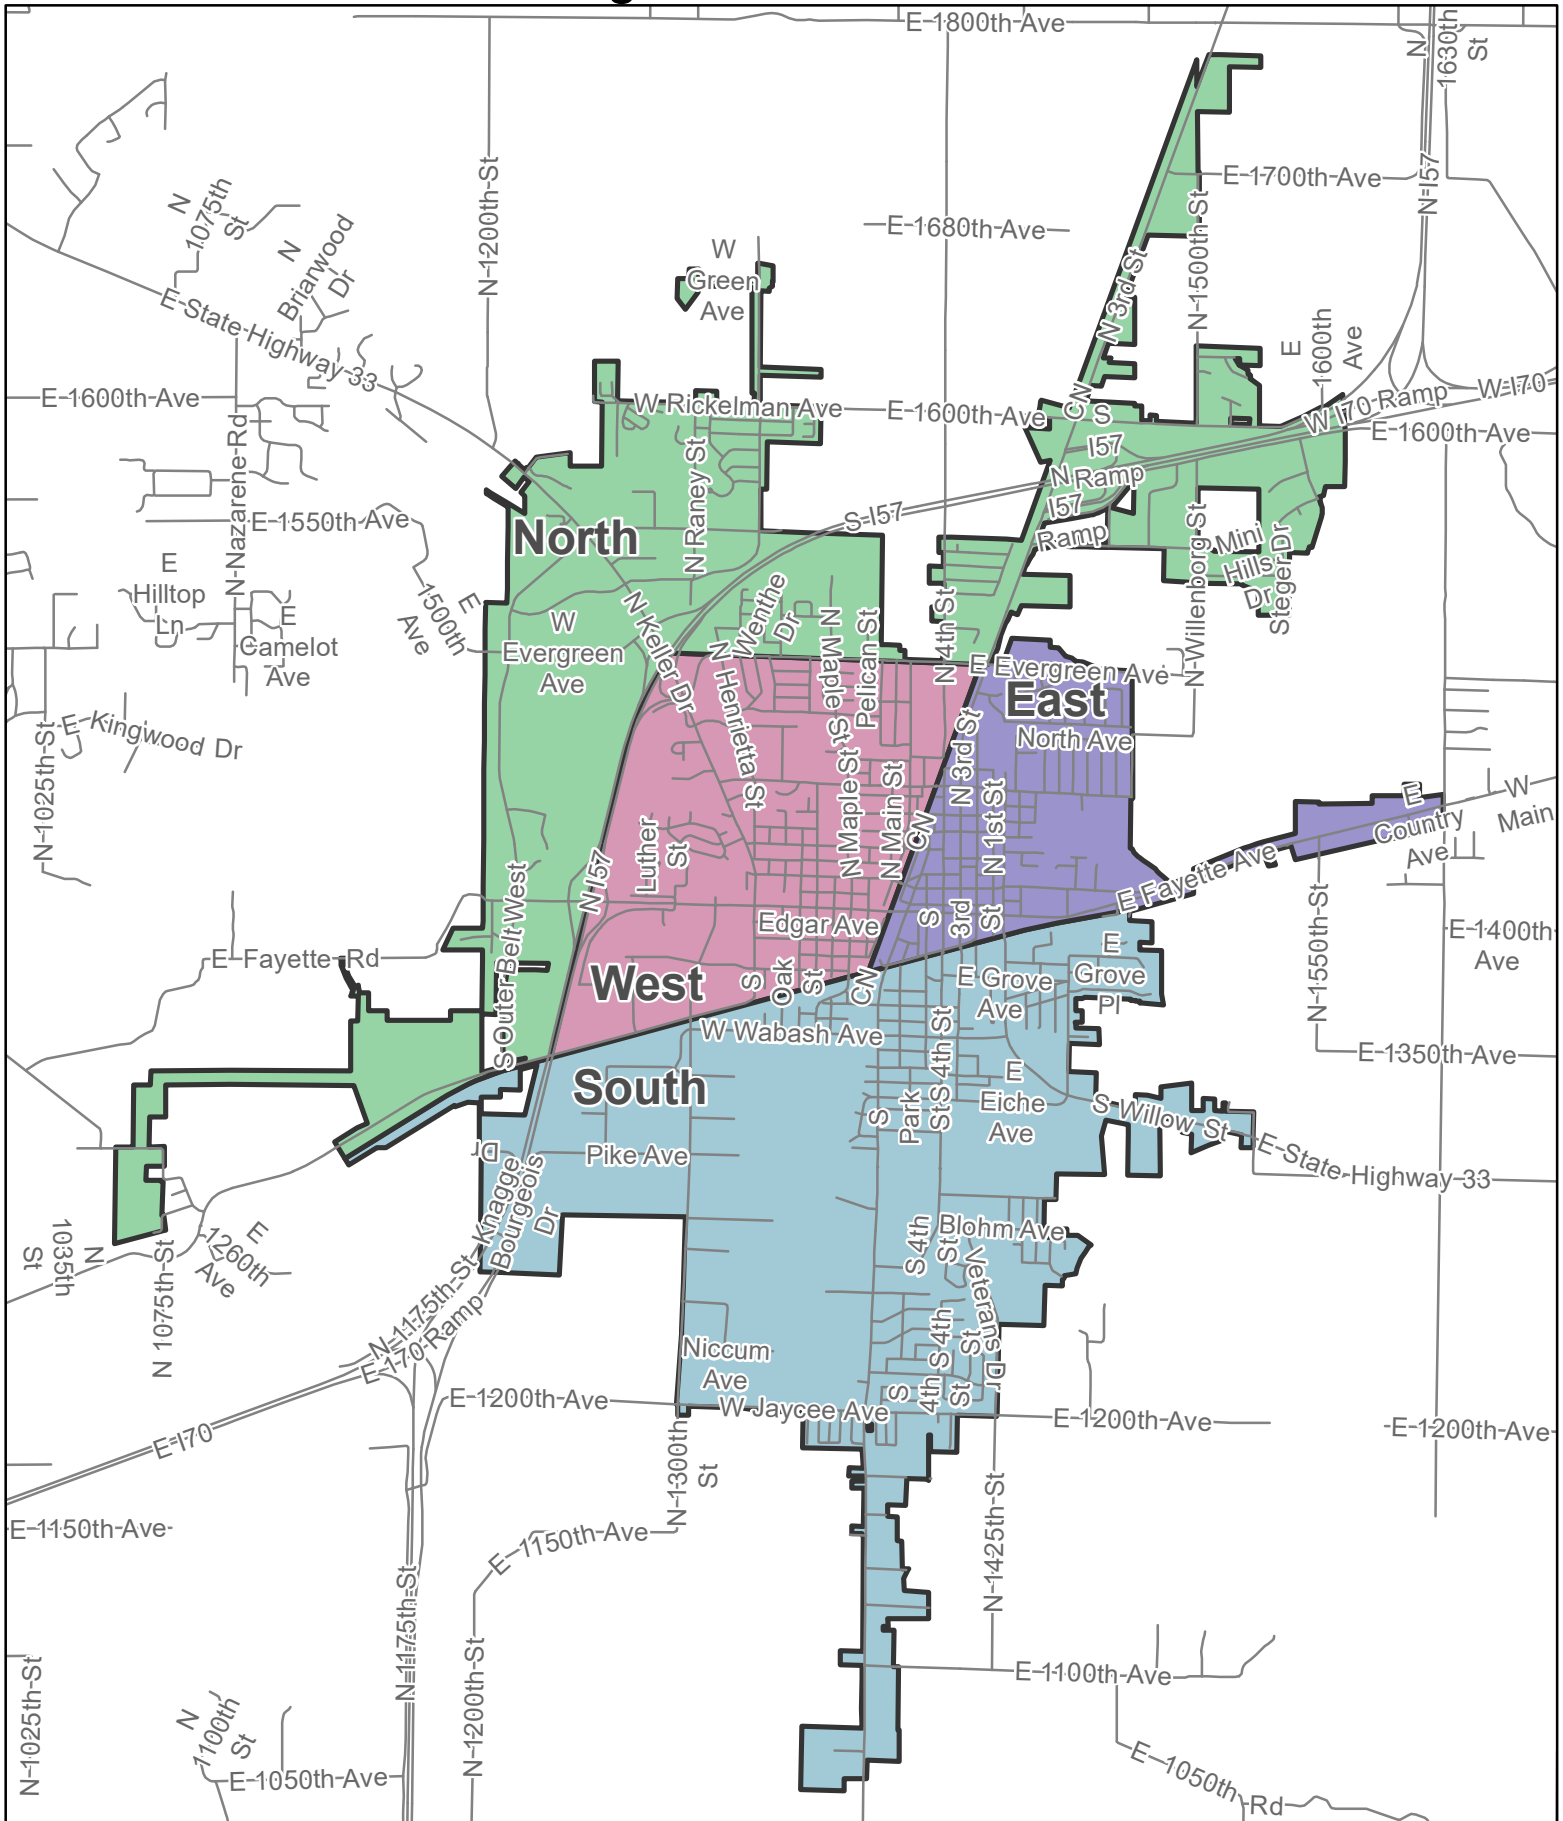

Effingham Police Zones

GIS Department, Effingham County

The data in this map is provided as is, without guarantee or warranty of accuracy and completeness. This data is compiled for Assessment and Tax Information purposes and does not represent a survey of the land.

1 inch = 4,064 feet

Print Date:
4/26/2017